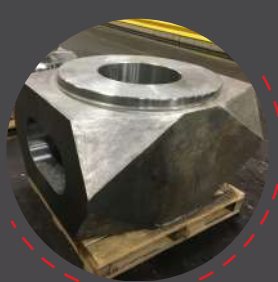

GULFCO

GULFCO FORGE COMPANY
An Ellwood Group Company

CUSTOM OPEN DIE FORGINGS ROLLED RINGS

THE LEADERS IN FORGING

ISO
9001 - 2008
CERTIFIED

CERTIFICATE #35692
GULFCO PED #41632
GULFCO ISO # 35692

GULFCO Forge Company, LLC | 6817 Industrial Rd. Beaumont, TX 77705
409-842-1311 | GFCsales@elwd.com | GULFCO.com

GULFCO FORGE COMPANY
An Ellwood Group Company

MARKETS

Oil & Gas | Mining | Heat Exchangers
Gearing | Power Generation | Fabricators

MATERIALS

Carbon | Alloy
Stainless Steel | Chrome | Duplex

CAPABILITIES

Custom Open Die Forgings | Rolled Rings
Machining | Heat Treat | Testing | Turnkey
Forgings up to 40,000 Pounds
Rings up to 132" OD/48" Height
Expedited Rapid Response Available