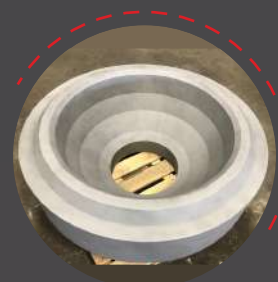

GULFCO

GULFCO FORGE COMPANY
An Ellwood Group Company

CUSTOM OPEN DIE FORGINGS ROLLED RINGS

THE LEADERS IN FORGING

ISO
9001 - 2008
CERTIFIED

CERTIFICATE #35692
GULFCO PED #41632
GULFCO ISO # 35692

GULFCO Forge Company, LLC | 6817 Industrial Rd. Beaumont, TX 77705
409-842-1311 | GFCsales@elwd.com | GULFCO.com

GULFCO FORGE COMPANY
An Ellwood Group Company

MARKETS

Oil & Gas | Mining | Heat Exchangers
Gearing | Power Generation | Fabricators

MATERIALS

Carbon | Alloy
Stainless Steel | Chrome | Duplex

CAPABILITIES

Custom Open Die Forgings | Rolled Rings
Machining | Heat Treat | Testing | Turnkey
Forgings up to 40,000 Pounds
Rings up to 132" OD/48" Height
Expedited Rapid Response Available